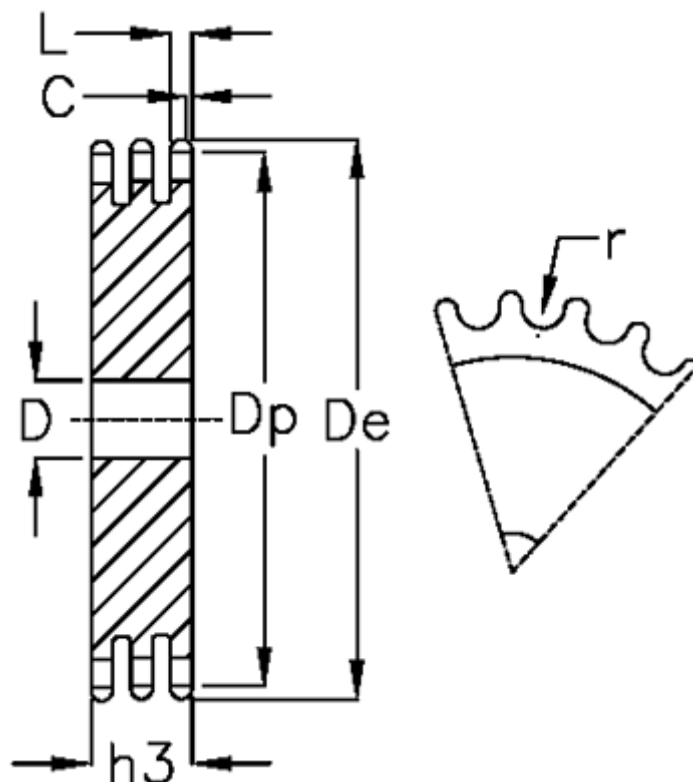

Article number: 616023006025

Description: Plate wheel 10 B-3 Z=25 triplex

Measures

C	= 2
D	= 16
De	= 134
Dp	= 126.66
For chain size	= 5/8 x 3/8
For chain type	= 10 B-3
h3	= 42.1
L	= 9

Number of teeth	= 25
r	= 10.16